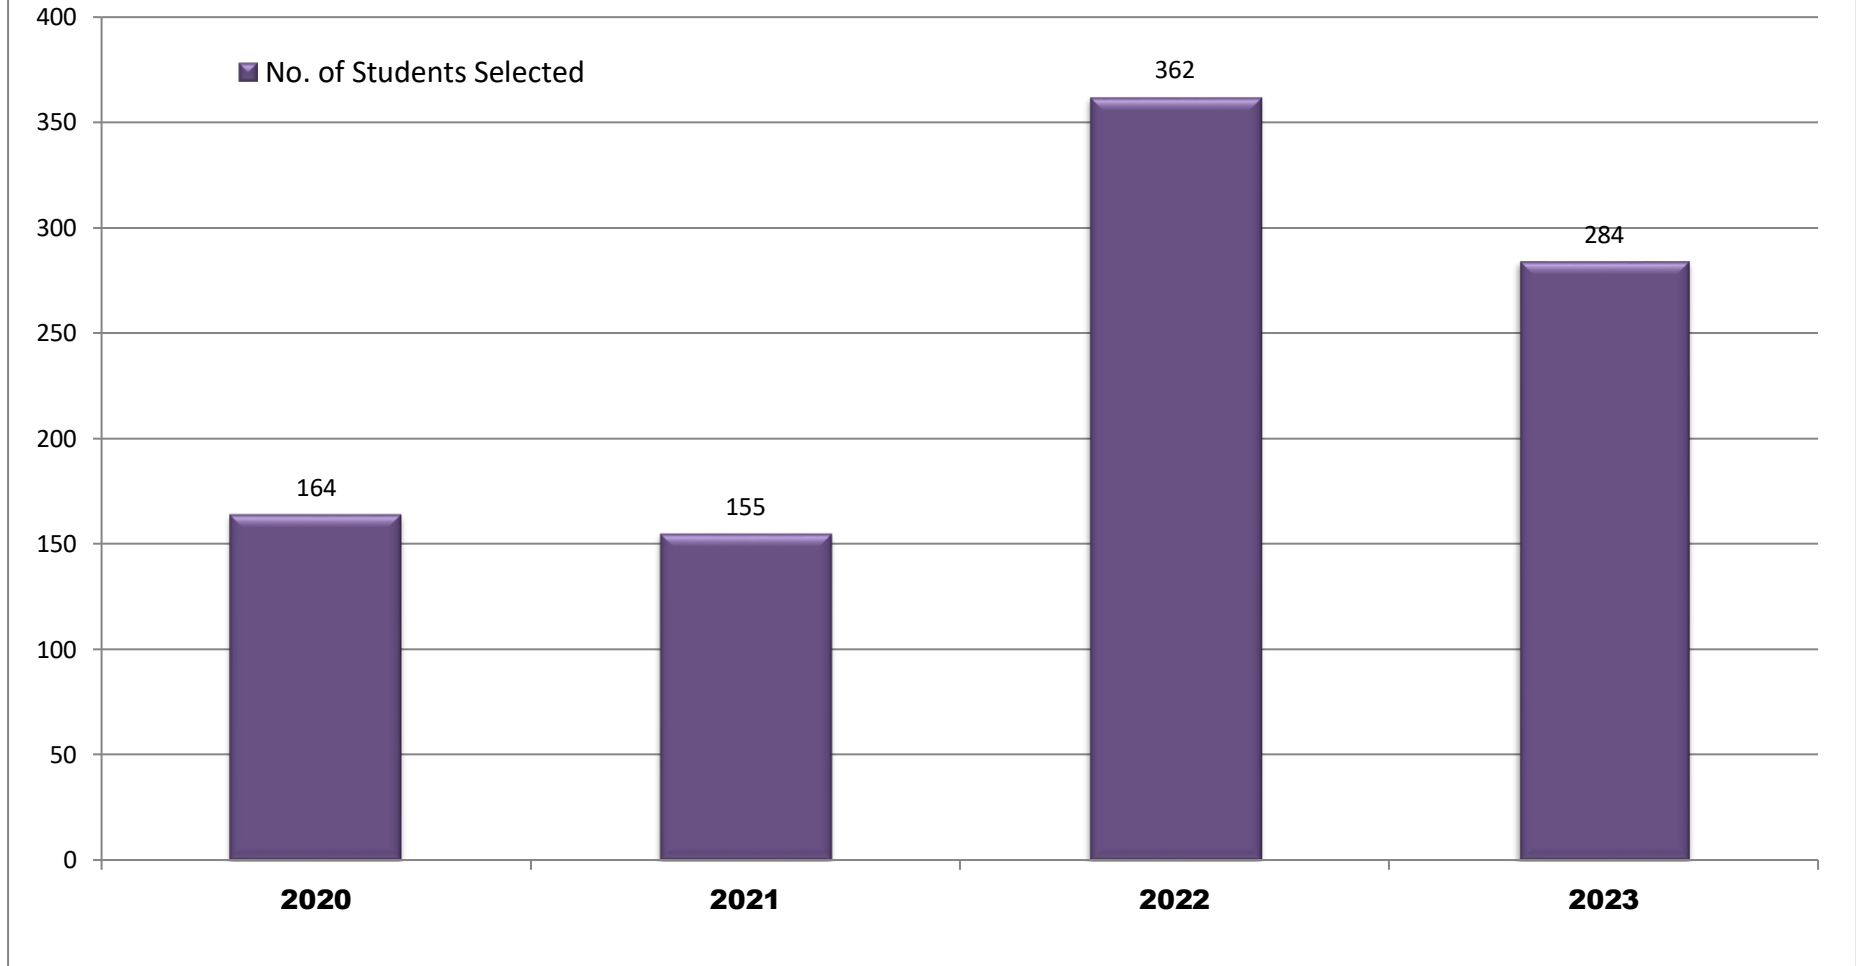

Placement Record of 2020 to 2023
(MBA, MCA, M.Sc., B.Tech., B.Pharma., M.P.ED & B.Sc.)

Total number of students selected between 2020 to 2023 = 965