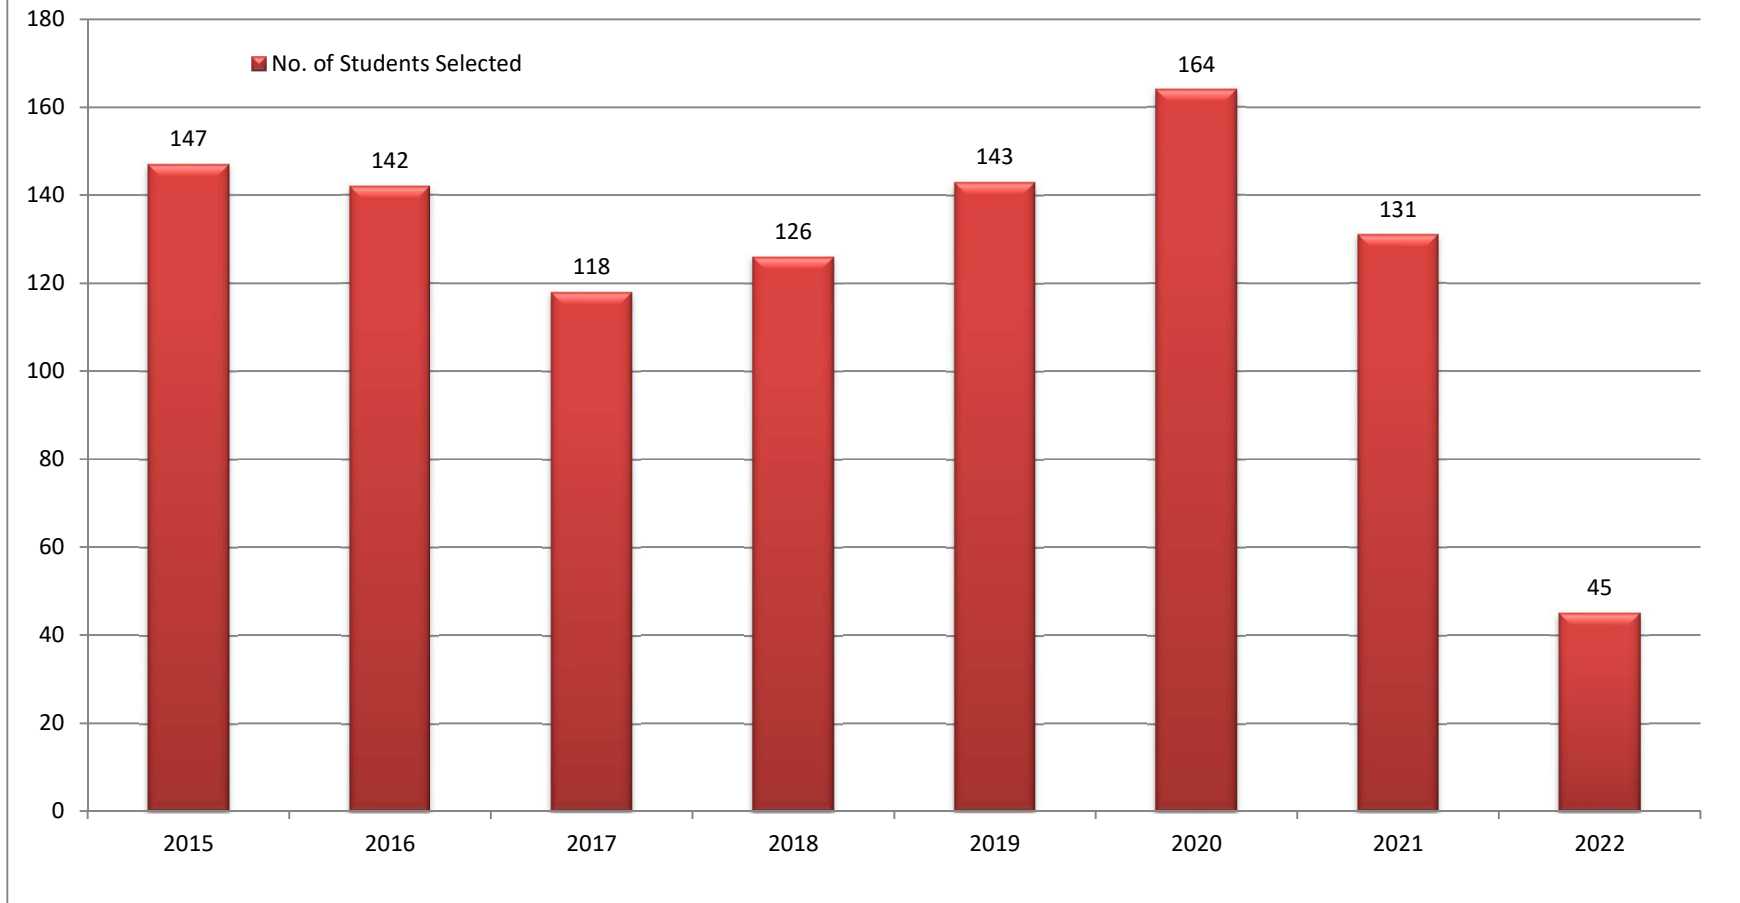

Placement Record of 2016 to 2021
(MBA, MCA, M.Sc., B.Tech., B.Pharma., B.P.ed & B.Sc.)

Total number of students selected between 2016 to 2021= 824