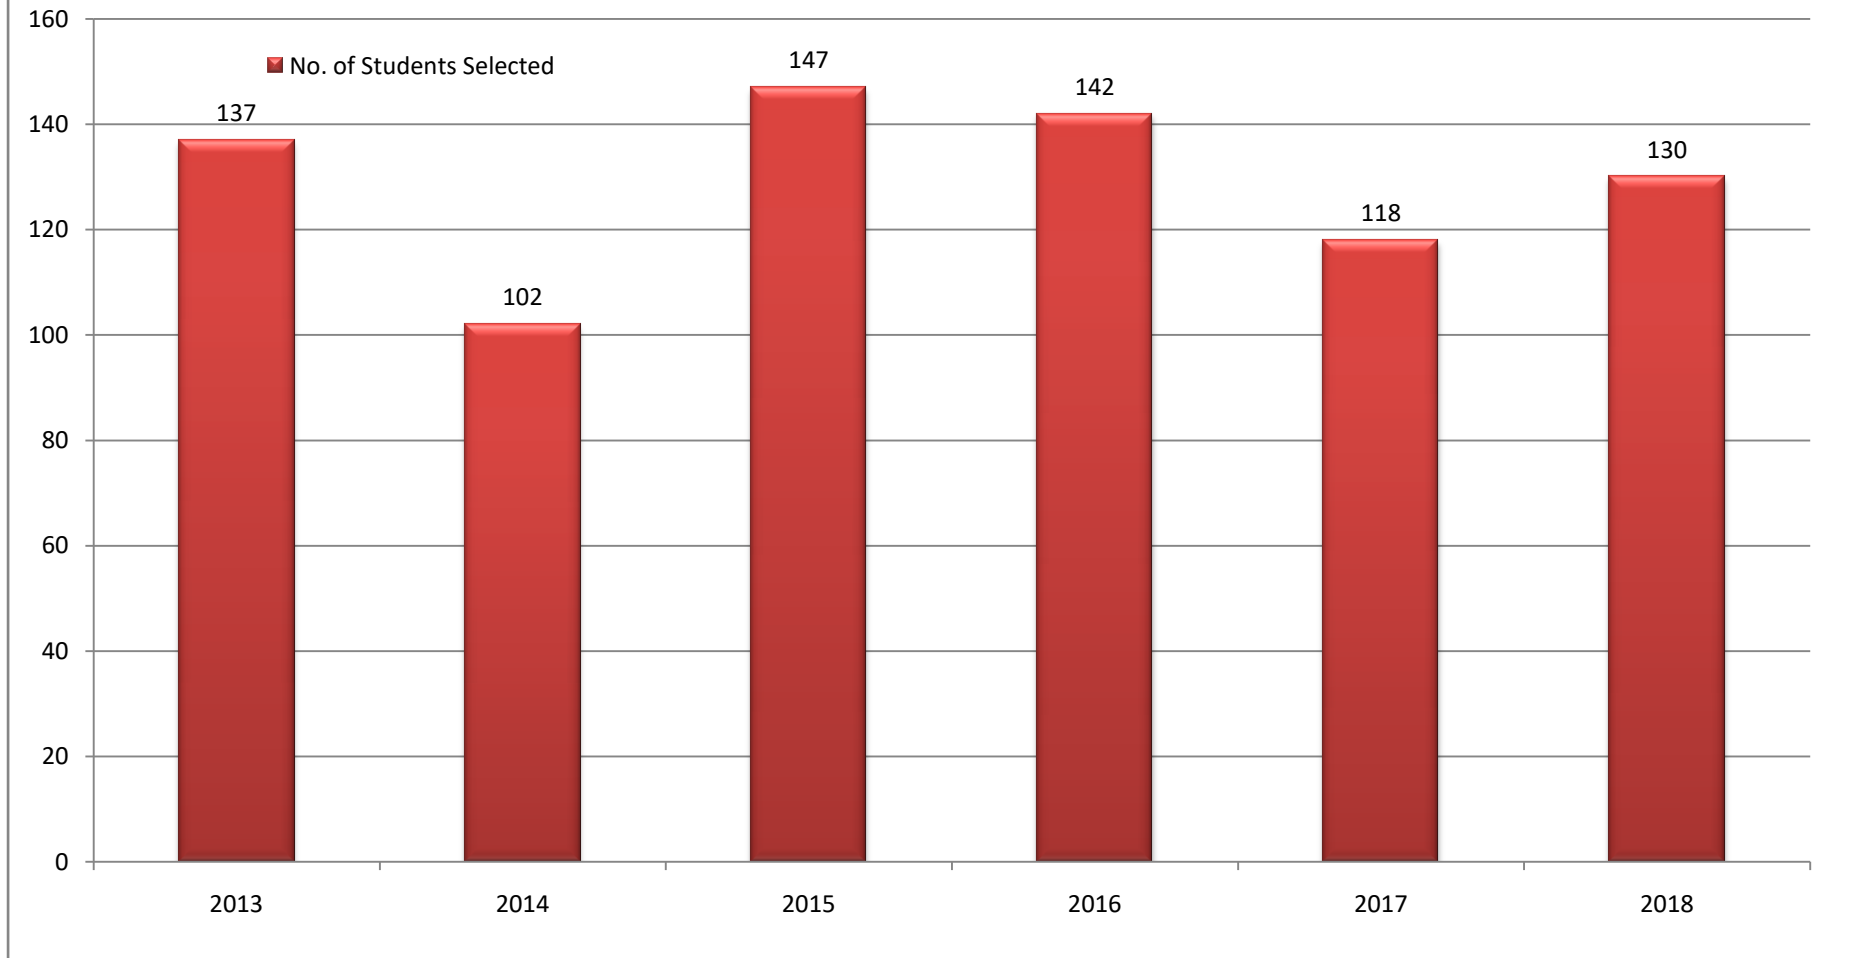

Placement Record of 2013 to 2018
(MBA, MCA, M.Sc., B.Tech., B.Pharma., BBA, B.P.ed & B.Sc.)

Total number of students selected between 2013 to 2018 = 776